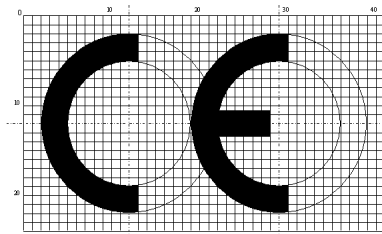

EC Declaration of Conformity

Company: **TRIO Leuchten GmbH**
Address: **Gut Nierhof 17
59757 Arnsberg
Germany**

This declaration of conformity is issued under the sole responsibility of the manufacturer.

Article number / description:
862700476 fixed ceiling luminaire for incandescent lamps

(xx): placeholder for item colour code

The object of the declaration described above is in conformity with the relevant Union harmonisation legislation and relevant harmonised standards:

		Related regulations / standards
☒ 2011/65/EU	Directive of the European Parliament and of the council Restriction of use of certain hazardous substances RoHs	Amendment 2015/863
☐ 2009/125/EG	Directive of the European Parliament and of the council Eco design requirements	☐ 2019/2020 EU
☐ 2014/30/EU	Directive of the European Parliament and of the council Electromagnetic compatibility	☐ EN IEC 55015: 2019 + A11:2020 ☐ EN 61547: 2009 ☐ EN IEC 61000-3-2: 2014 ☐ EN 61000-3-3: 2013
☒ 2014/35/EU	Directive of the European Parliament and of the council Low voltage directive	☒ EN IEC 60598-1: 2021 + A11:2022 ☒ EN IEC 60598-2-1: 1989 ☐ EN 60598-2-4: 2018 ☐ EN 62471 : 2008 ☒ EN 62493 : 2015

Already issued declarations of conformity lose their validity by this one.

Arnsberg, 15.03.2024
(Place, date)

TRIO Leuchten GmbH
Gut Nierhof 17
59757 Arnsberg
Tel: 02931/9666-0 Fax: 02931/9666-28

Der Geschäftsführer Philipp Müller
(legally binding signature of the issuer)

This conformity certificate states the agreement with the mentioned directives, but does not assure properties as defined by the law on product liability.
Doc. Rev. 07/19