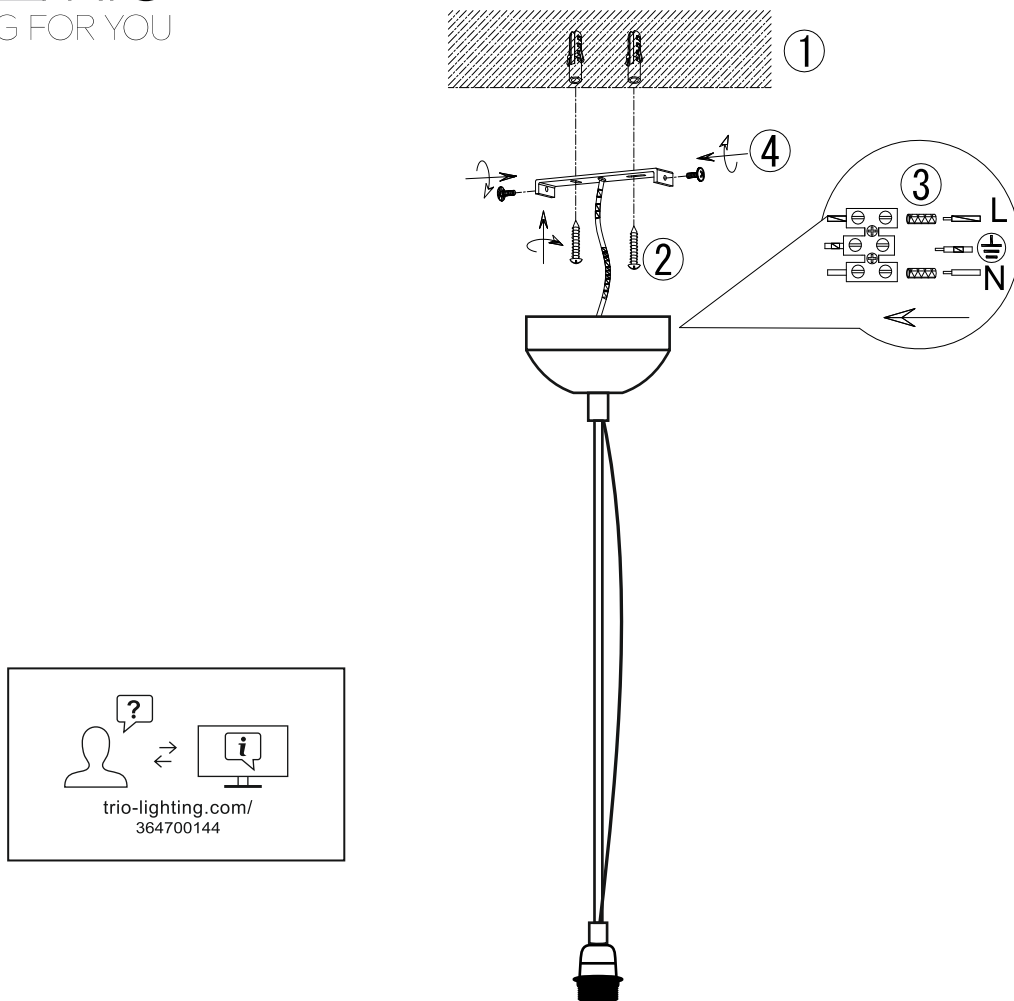

trio-lighting.com/364700144

⑤

⑥

⑦

230V~50Hz
1 x E27 / max.10W