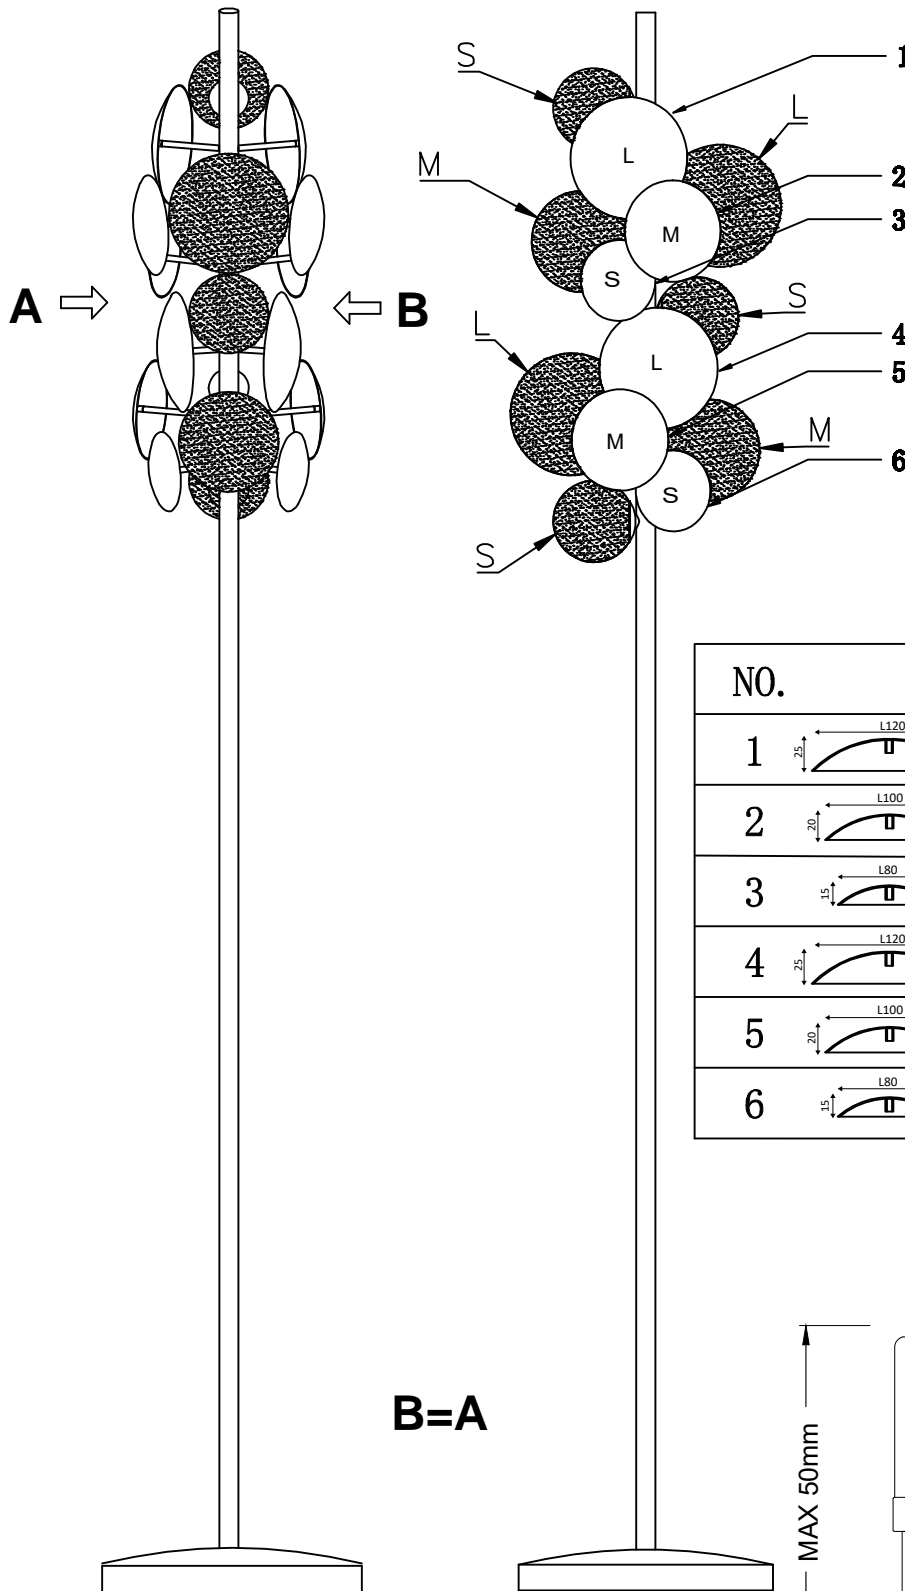

# TRIO SELECT

Art.-Nr.: 4174007xx

230V~50Hz  
7 x G9 max.10W

trio-lighting.com  
417400742

**A:**

**B=A**

NO.	Specification			
1		x2		x2
2		x2		x2
3		x2		x2
4		x2		x2
5		x2		x2
6		x2		x2