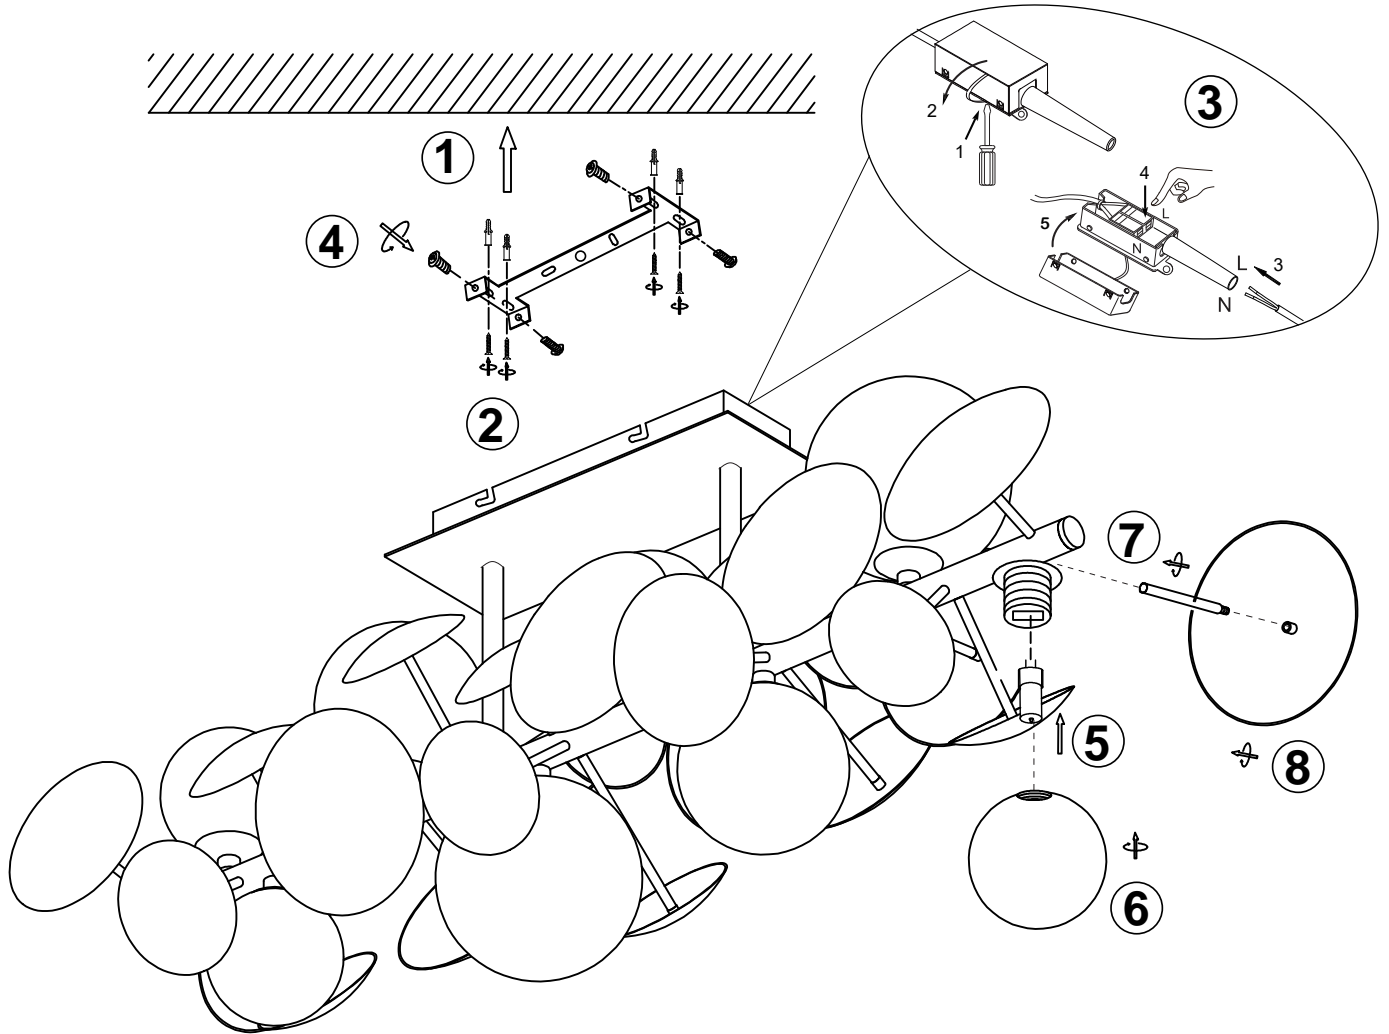

230V~50Hz
8 x G9 max.10W

trio-lighting.com
617400842

B ⇨

⇨ **A**

NO.	Specification	8	9	10	11	12	13
1	x2	x2	x2	x2	x2	x2	x2
2	x2	x2	x2	x2	x2	x2	x2
3	x2	x2	x2	x2	x2	x2	x2
4	x2	x2	x2	x2	x2	x2	x2
5	x2	x2	x2	x2	x2	x2	x2
6	x2	x2	x2	x2	x2	x2	x2
7	x2	x2	x2	x2	x2	x2	x2