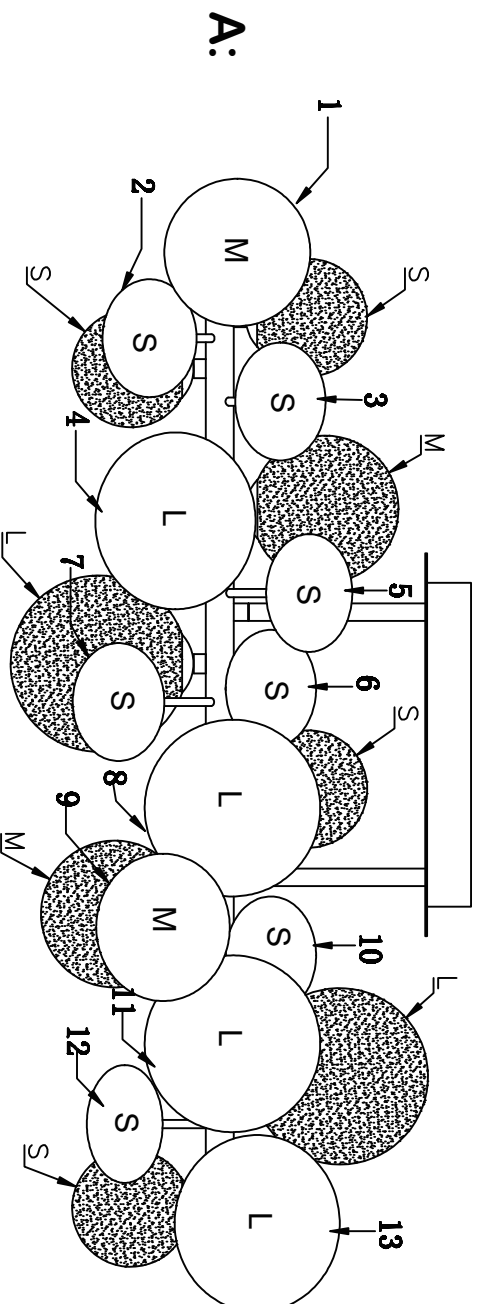

230V~50Hz
8 x G9 max.10W

trio-lighting.com
617400842

B ⇨

⇨ **A**

NO.	Specification	8	9	10	11	12	13
1	x2	x2	x2	x2	x2	x2	x2
2	x2	x2	x2	x2	x2	x2	x2
3	x2	x2	x2	x2	x2	x2	x2
4	x2	x2	x2	x2	x2	x2	x2
5	x2	x2	x2	x2	x2	x2	x2
6	x2	x2	x2	x2	x2	x2	x2
7	x2	x2	x2	x2	x2	x2	x2