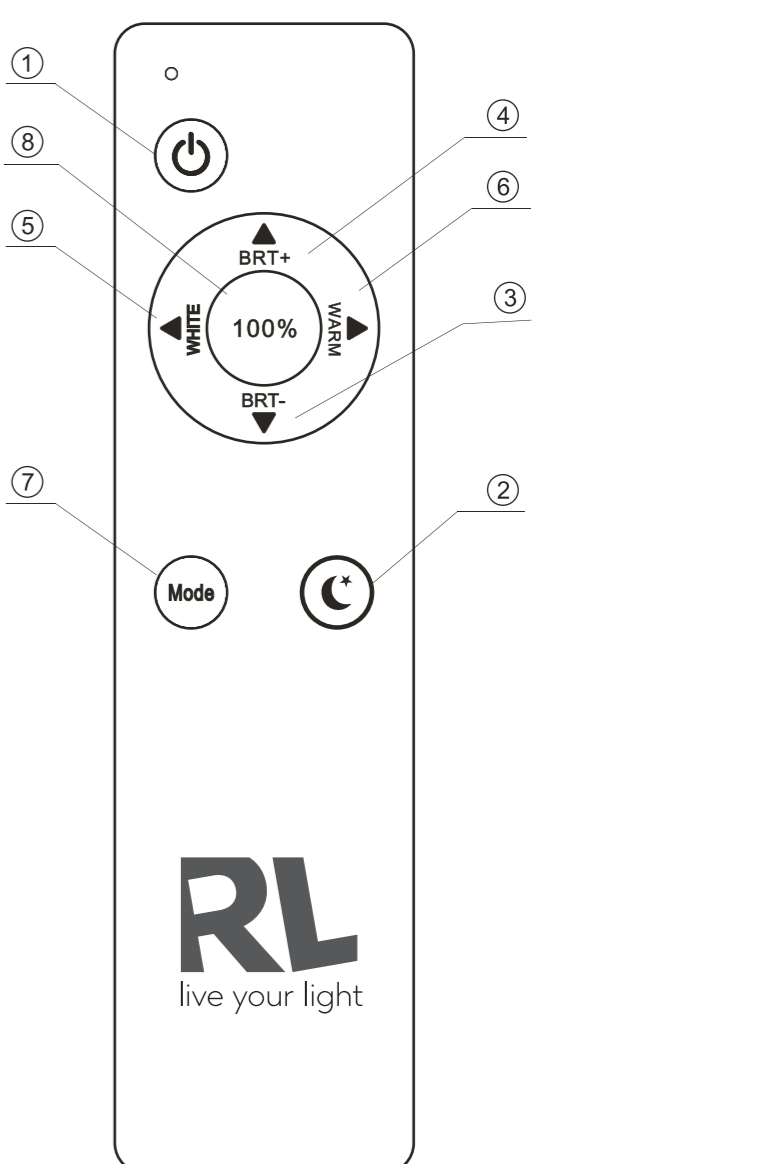

Reality Leuchten GmbH | Gut Niehof 17 | D-59757 Arnsberg | www.reality-leuchten.de

R62423100

Functioning without the remote control
If the light is switched on the main switch / wall switch, the unit provides the lighting function which was set by the remote control unit (memory effect).

Functioning with the remote control
The remote control unit is used to control the light. The remote control unit is used to control the light. The remote control unit is used to control the light.

Functioning with the remote control
The remote control unit is used to control the light. The remote control unit is used to control the light. The remote control unit is used to control the light.